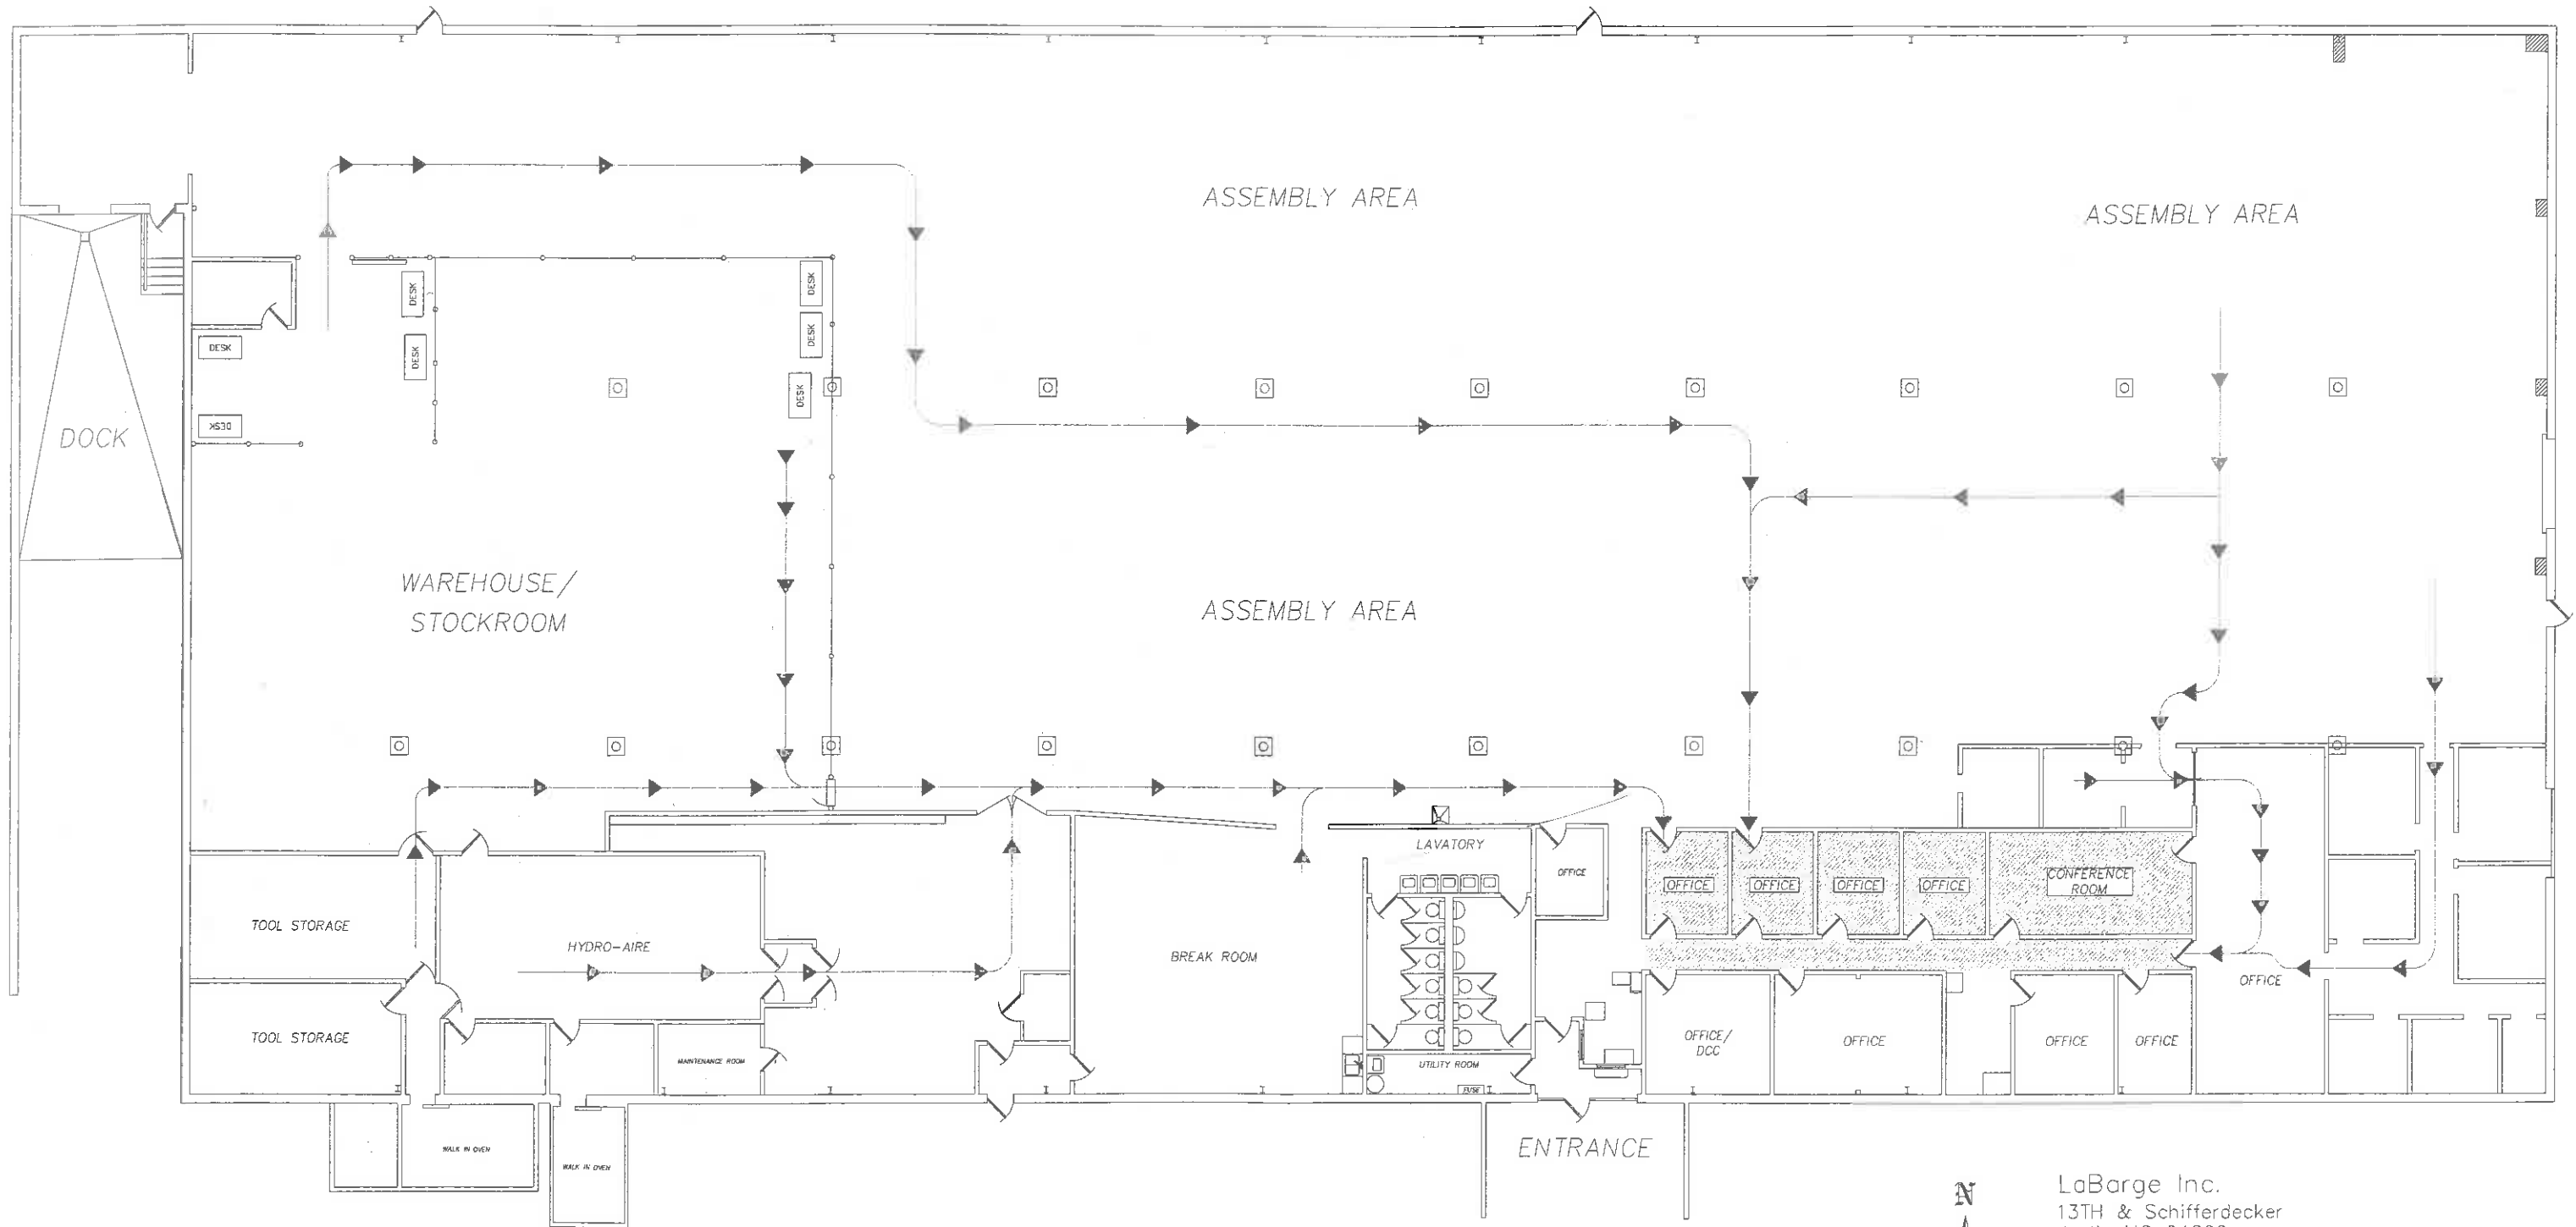

# TORNADO AND SEVERE WEATHER ACCESS

IN THE EVENT OF A TORNADO  
MOVE QUICKLY AND QUIETLY TO THE DESIGNATED AREA

LaBarge Inc.  
13TH & Schifferdecker  
Joplin MO 64802

STEVEN BURNS  
10/08/02